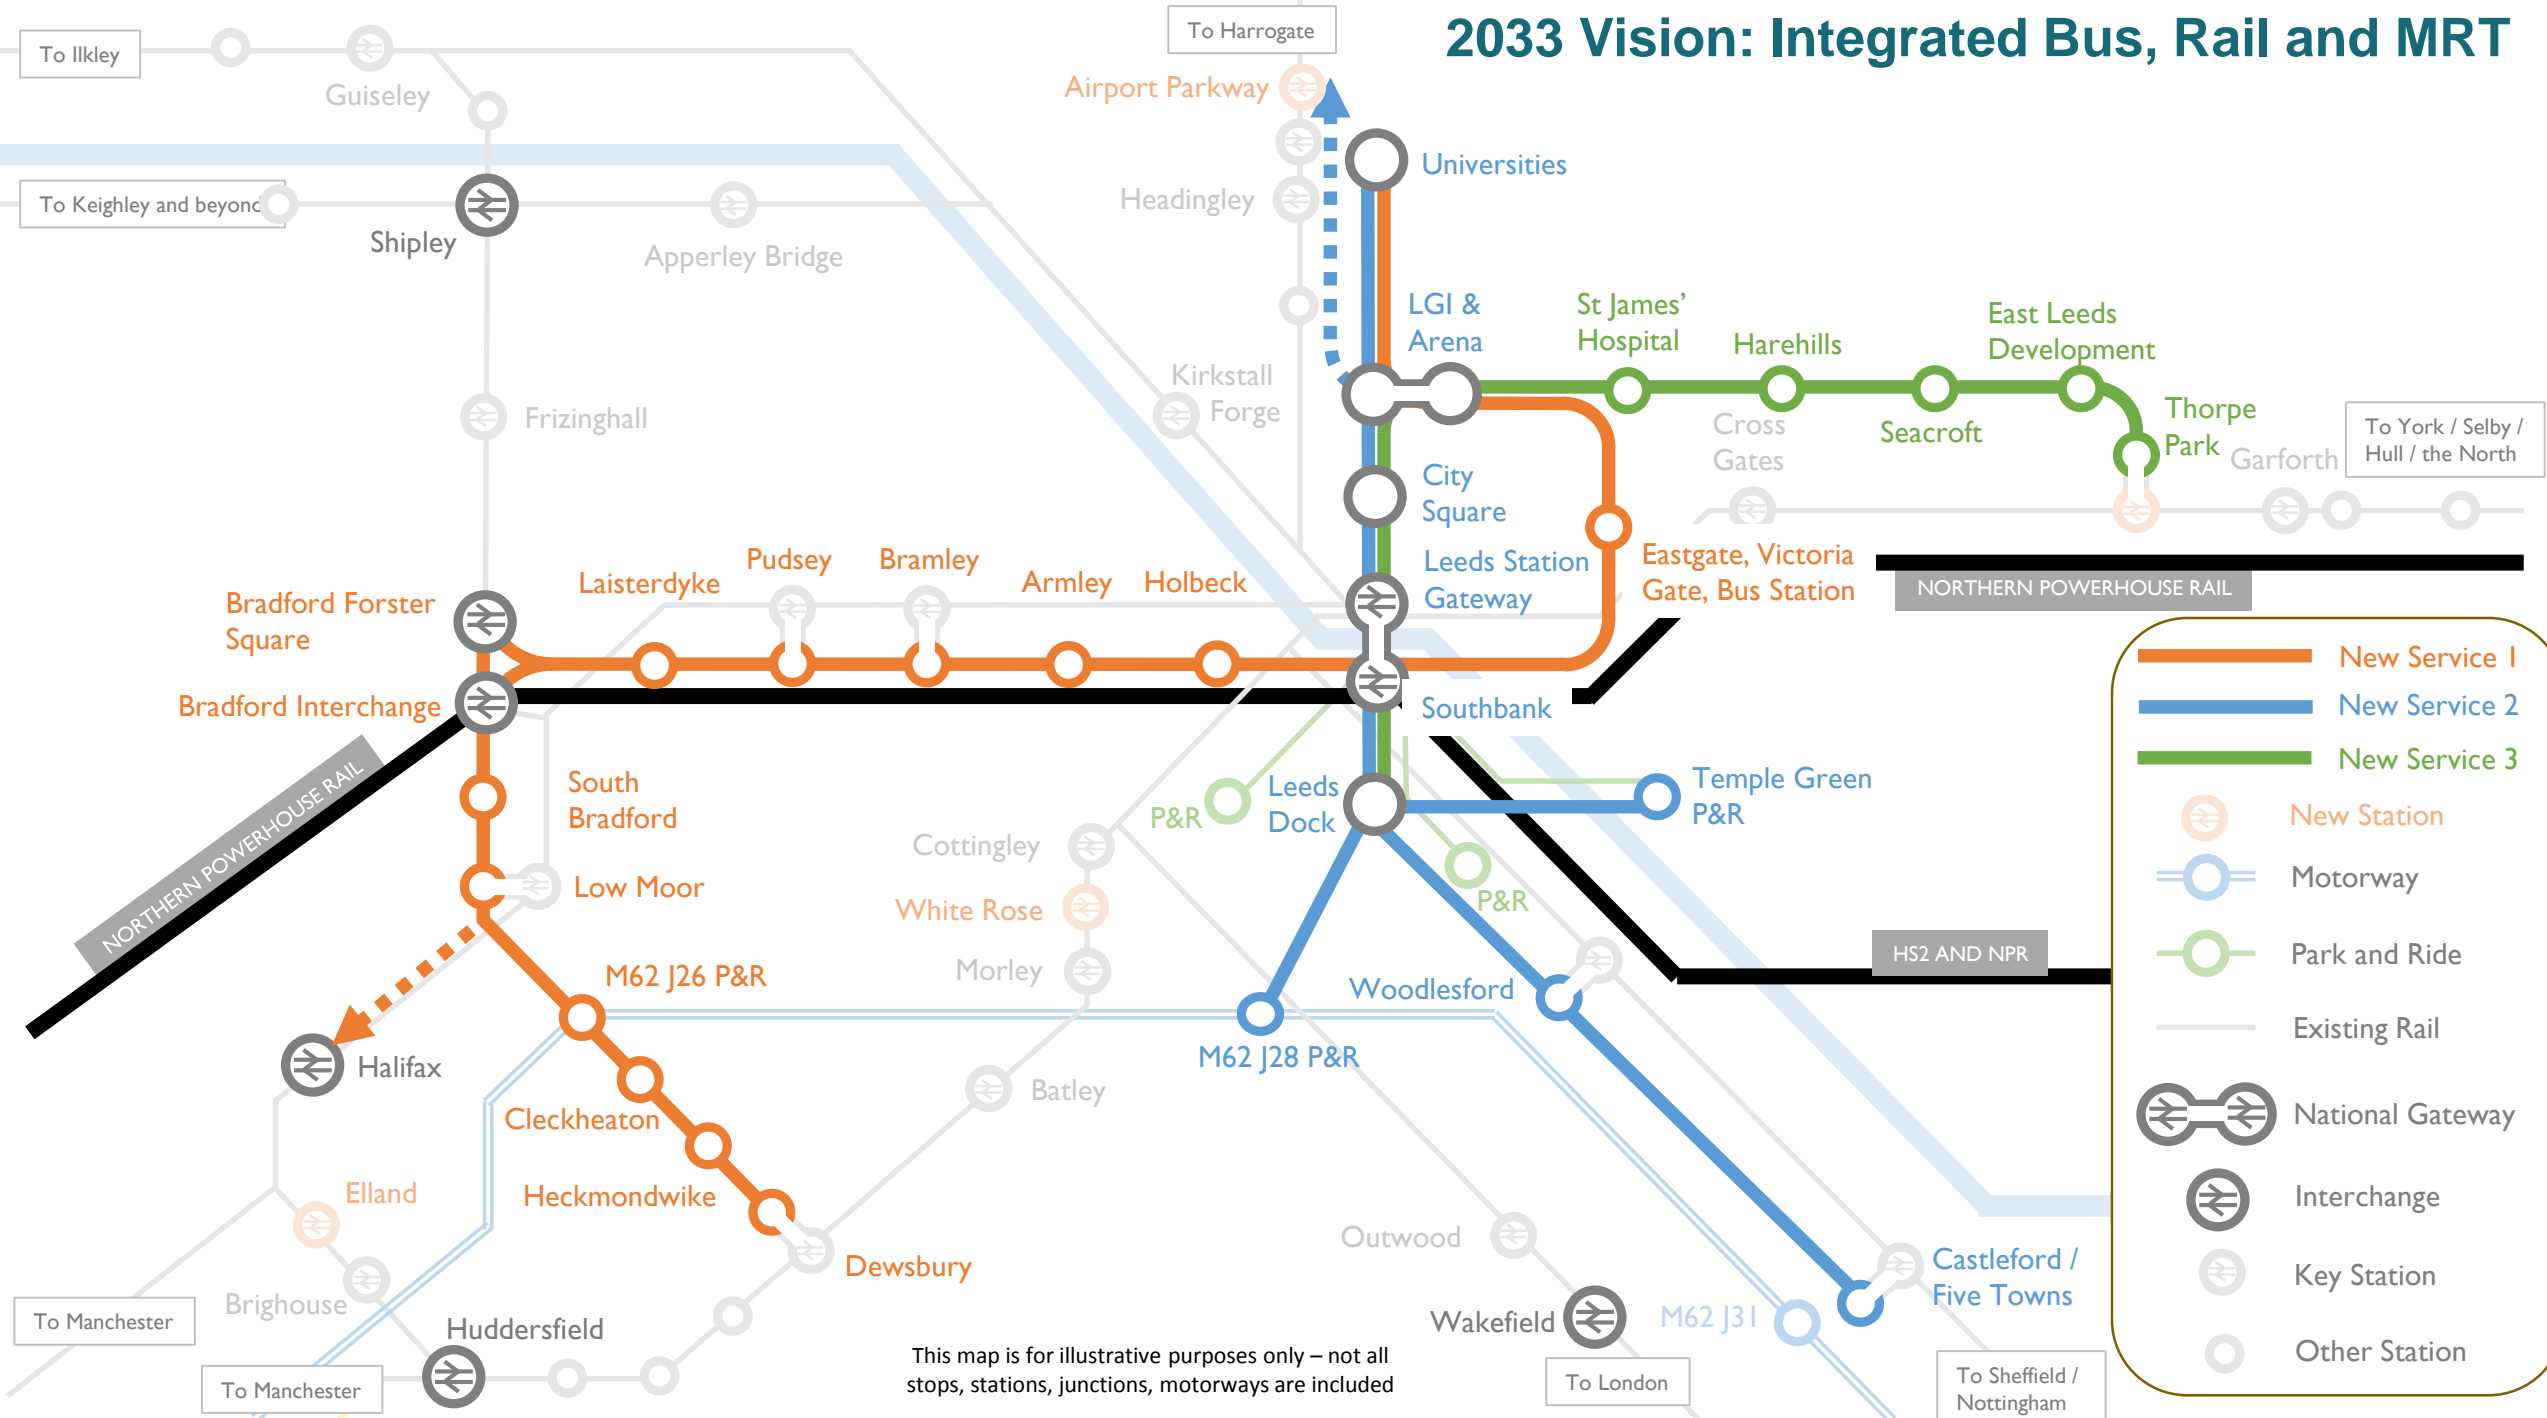

2033 Vision: Integrated Bus, Rail and MRT

Legend

- New Service 1
- New Service 2
- New Service 3
- New Station
- Motorway
- Park and Ride
- Existing Rail
- National Gateway
- Interchange
- Key Station
- Other Station

This map is for illustrative purposes only – not all stops, stations, junctions, motorways are included